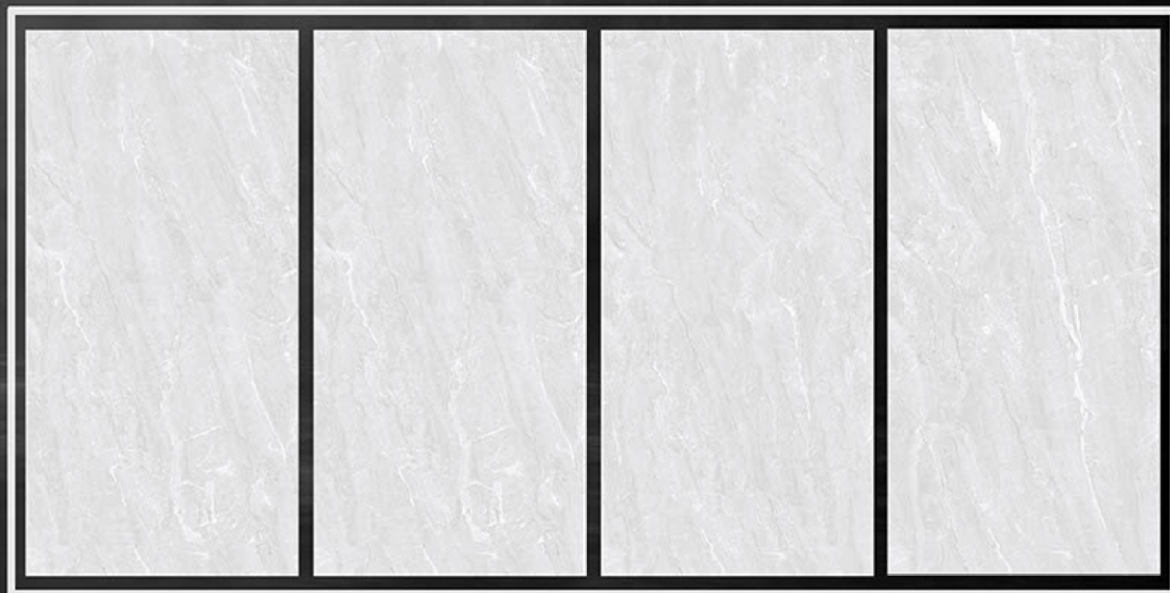

► **TITAN BIANCO**

4 RANDOM PART